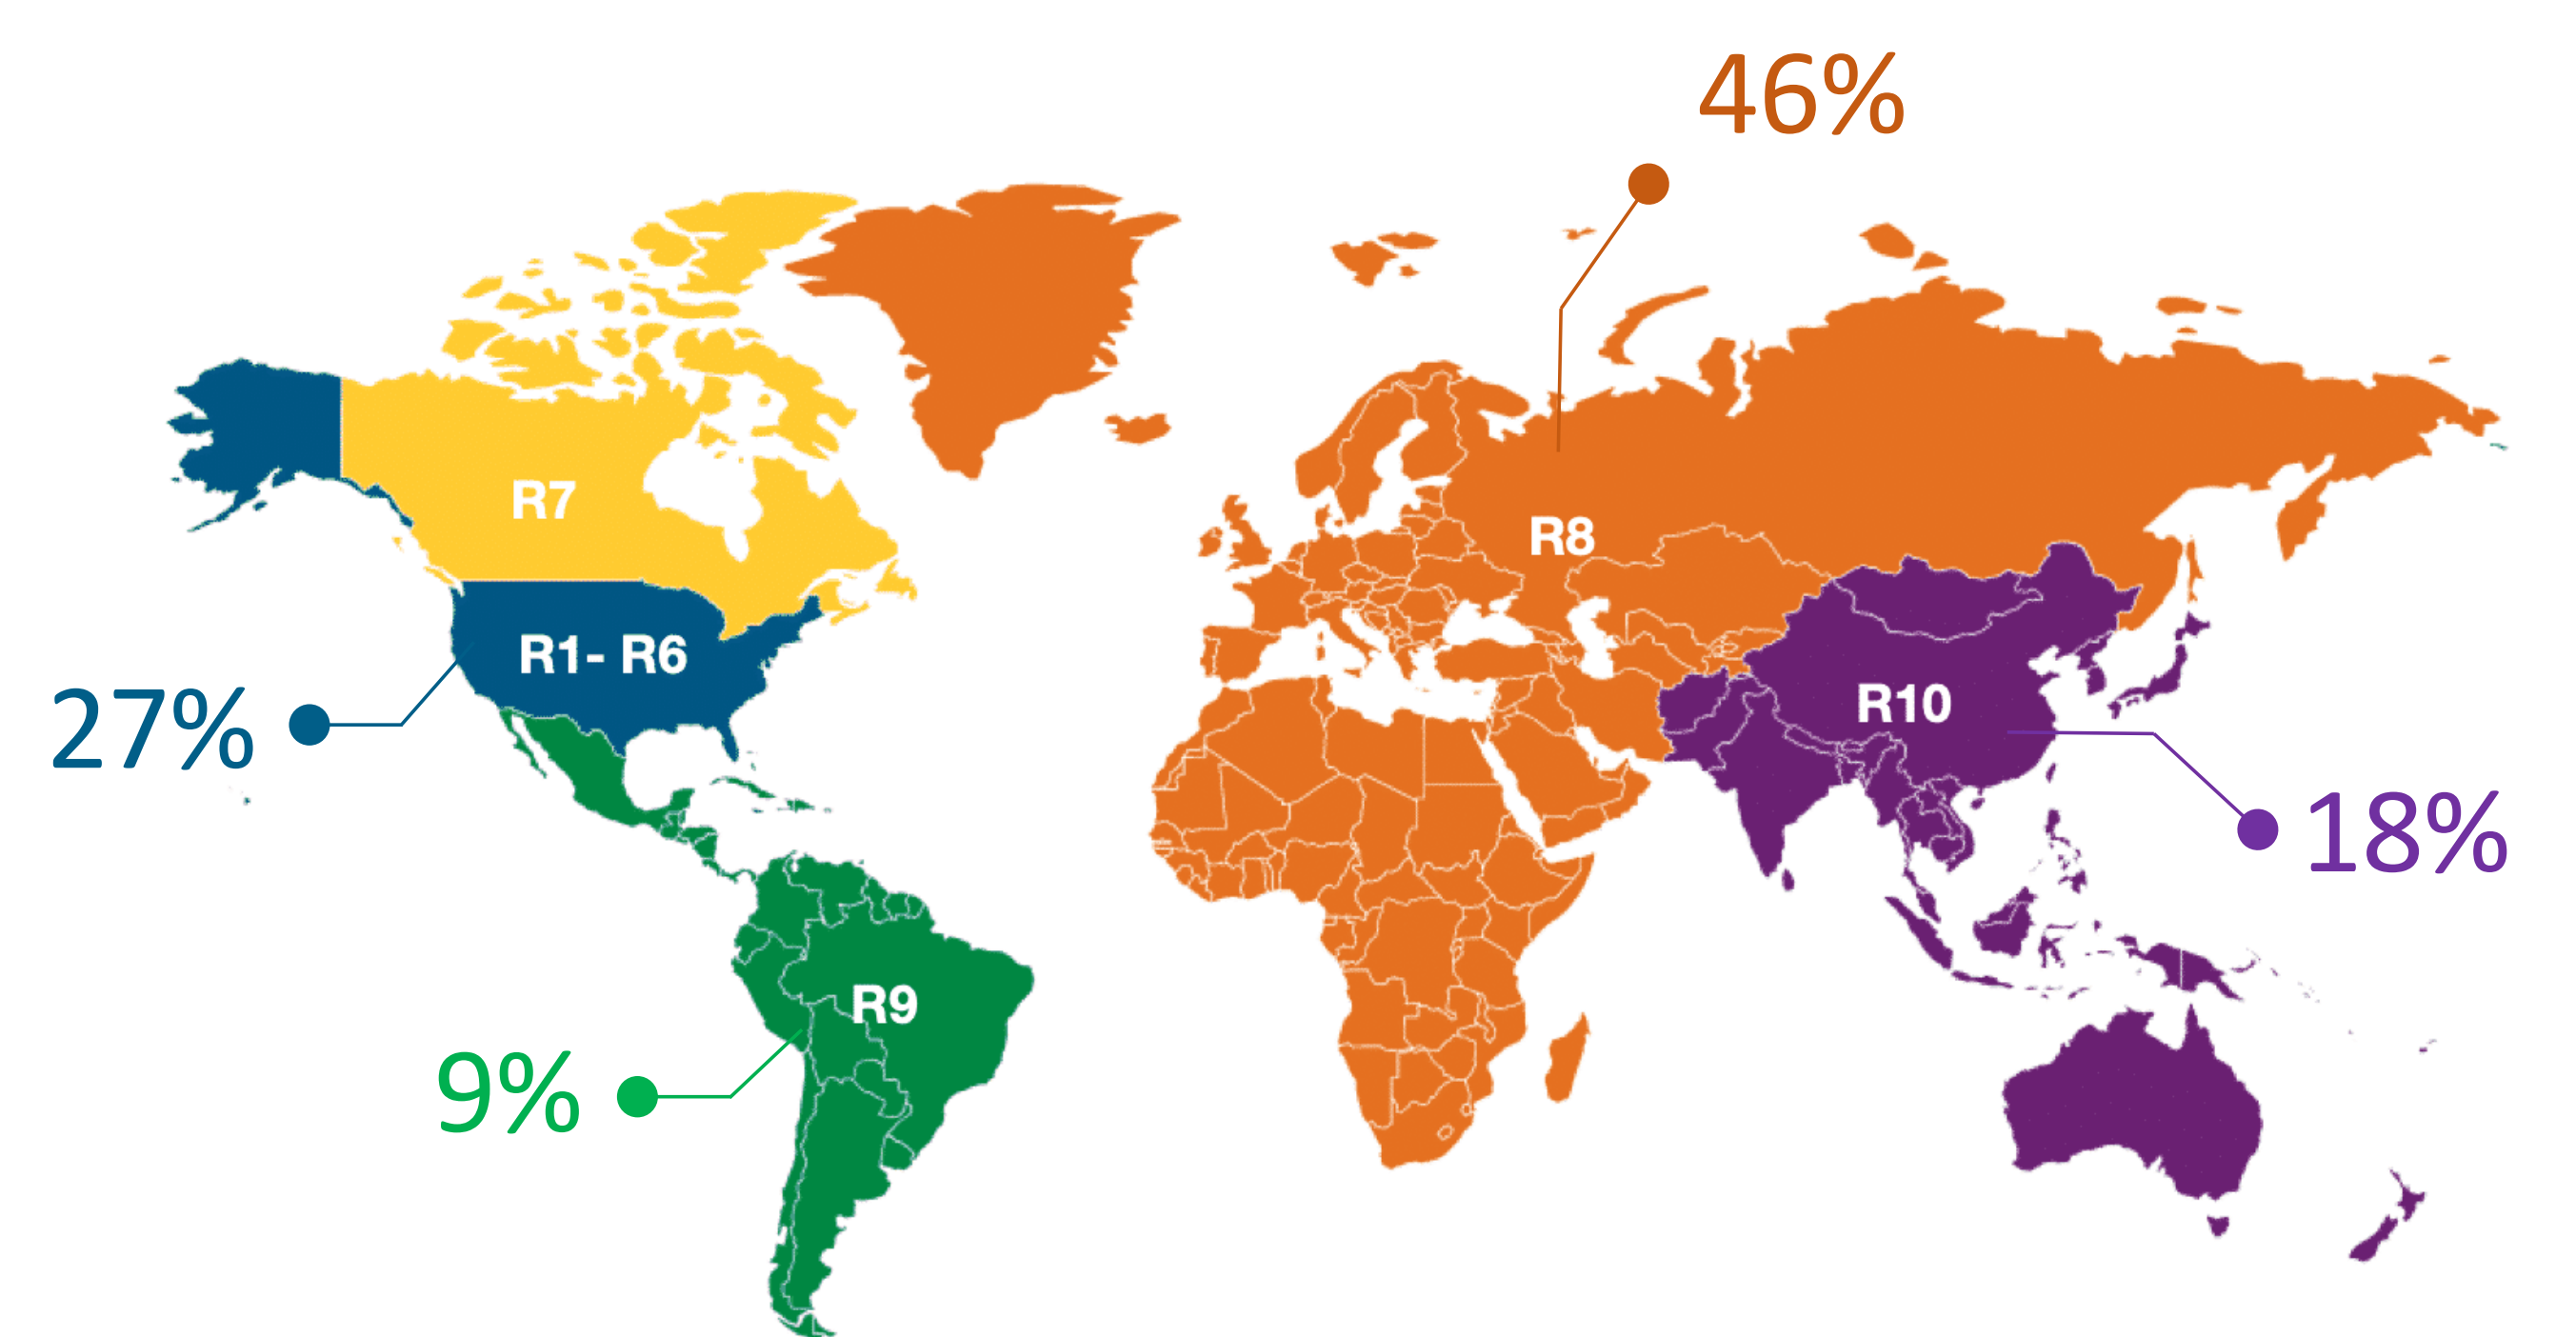

WISE IN IEEE REGIONS

FIND US AT THESE EVENTS

IEEE SENSOR 2024
(Kobe, JP)

IEEE BIOSENSORS 2024
(Cambridge, UK)

IEEE FLEPS 2024
(Tampere, FI)

IEEE APSCON 2025
(Hyderabad, IN)

WiSe members in IEEE Societies and Councils

• Sensors Council • Computer Society • Council on RFID • Council on Electronic Design Automation • Electron Devices Society	• Engineering in Medicine and Biology Society • Instrumentation and Measurements • Nanotechnology Council • Ocean Engineering	• Photonics Society • Power and Energy Society • Pre-University STEM Community • Smart Cities Community	• Standards • System Council • Women in Engineering • Young Professionals

Come Join Us!